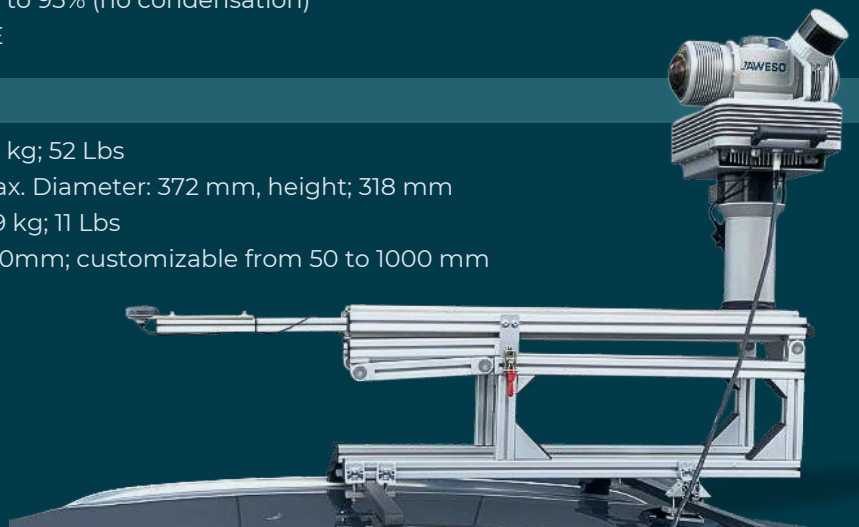

## 2x LiDAR

- Points per second 2 x 640000 per sec.
- Range Up to 120 m
- Accuracy 1 - 2 cm
- Field of view 360° horizontal, 31.5° vertical

## Electrical data

- Input voltage 12V
- Electrical power 280 Watt

## Physical Characteristics

- Weight camera 24 kg; 52 Lbs
- Dimensions Max. Diameter: 372 mm, height; 318 mm
- Weight rack 4,9 kg; 11 Lbs
- Rack height Standard 570mm; customizable from 50 to 1000 mm

Because every detail matters!