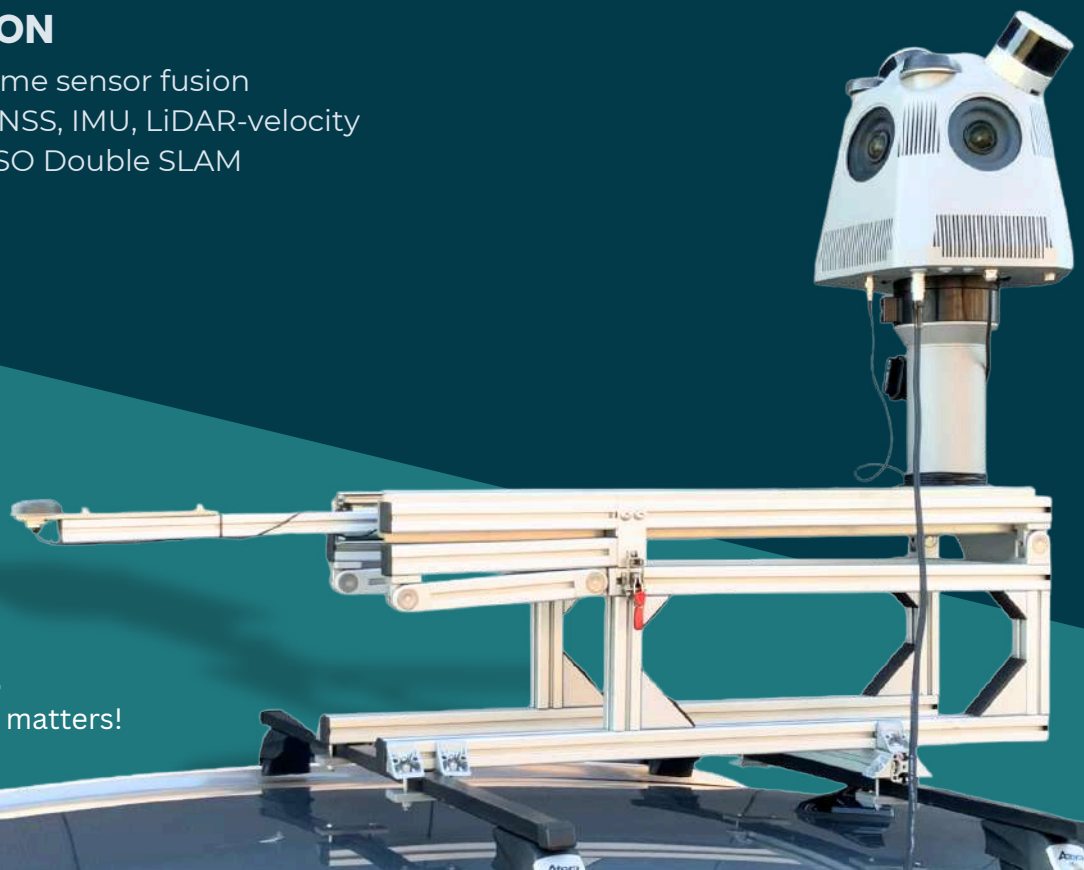

PANORAMA CAMERA

- Panorama image with 134 Megapixel
- Global Shutter
- Field of View: 360° x 135°
- Stitching-Software is included

LiDAR

- 2 x 640000 Points per second
- Range: up to 120m
- 2 x 360° horizontal, 31,5° vertical
- Accuracy: 1 – 2 cm

POSITION

- Real-time sensor fusion
- RTK-GNSS, IMU, LiDAR-velocity
- JAWESO Double SLAM

**JAWESO
Panora PL**

All-in-one Mobile Mapping Solution

134-megapixel Mobile Mapping System with two rugged LiDAR sensors and accurate positioning, supported by RTK-GNSS, IMU, and SLAM technology. Captures 16K panoramic imagery and dense point clouds with up to 2 × 640,000 points per second, a range of up to 120 m, and 1–2 cm accuracy.

Because every detail matters!

JAWESO Panora PL

Camera

- Shutter Global Shutter
- Pixel size 2.74 μm
- Image processing (automatic) Exposure, Gain, white balance, gamma
- Max FPS 15 FPS

Images

- Stitched Panorama 134 megapixel / 16k
- Field of View 360° x 135°

Physical Characteristics

- Weight camera 19 kg; 41 Lbs
- Dimensions Max. Diameter: 372 mm, height; 318 mm
- Weight rack 4,9 kg; 11 Lbs
- Rack height Standard 570mm; customizable from 50 to 1000 mm

Because every detail matters!